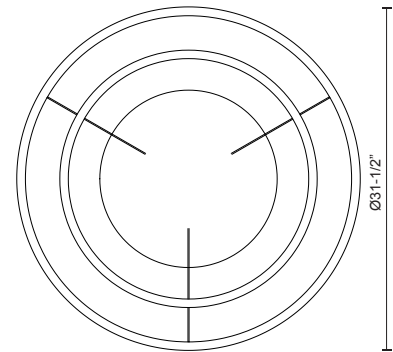

**CERCHIO  
CH86232  
CHANDELIERS**

PROJECT

CH86232-WH  
White

CH86232-BK  
Black

**SPECIFICATION DETAILS**

\* For custom options, consult factory for details.

<b>Fixture Dimensions</b>	D31-1/2" x H1-1/4"
<b>Light Source</b>	LED
<b>Wattage</b>	128W
<b>Total Lumens</b>	10880lm
<b>Delivered Lumens</b>	BK-4605lm; WH-6195lm;
<b>Voltage</b>	120V
<b>Color Temperature</b>	3000K
<b>CRI (Ra)</b>	>90
<b>Optional Color Temps</b>	2700K - 5000K Available, Minimum Order Quantities Apply
<b>LED Rated Life</b>	50,000 hours
<b>Dimming</b>	100% - 10%, TRIAC or ELV Dimmer (Not Included)
<b>Diffuser Details</b>	White Acrylic Diffuser
<b>Adjustable</b>	Yes
<b>Wire Length</b>	120" Max
<b>Wire Type</b>	Clear Coaxial Wire
<b>Location</b>	Dry
<b>Warranty</b>	5 Years
<b>Canopy Dimensions</b>	D12-1/8" x H2"

**DESCRIPTION**

Extruded and rolled loops with rectangular profile. Dual flush polymeric diffuser sets per tier. Two tiers. Matte powder-coated finish. Up and down light

COMMENT

**KUZCO**

19054 28TH AVENUE  
SURREY - BC V3Z 6M3  
CANADA