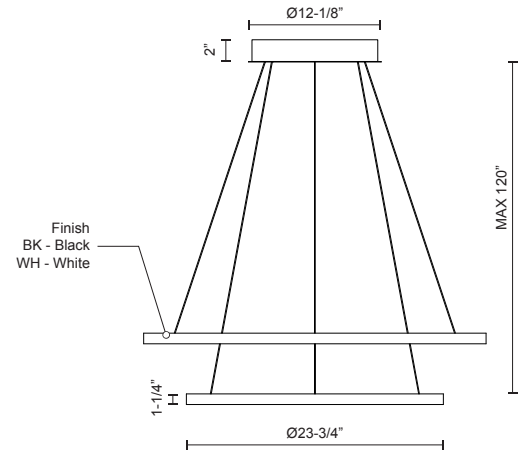

**CERCHIO  
CH86232  
CHANDELIERS**

PROJECT

CH86232-WH  
White

CH86232-BK  
Black

**SPECIFICATION DETAILS**

\* For custom options, consult factory for details.

<b>Fixture Dimensions</b>	D31-1/2" x H1-1/4"
<b>Light Source</b>	LED
<b>Wattage</b>	128W
<b>Total Lumens</b>	10880lm
<b>Delivered Lumens</b>	BK-4605lm; WH-6195lm;
<b>Voltage</b>	120V
<b>Color Temperature</b>	3000K
<b>CRI (Ra)</b>	>90
<b>Optional Color Temps</b>	2700K - 5000K Available, Minimum Order Quantities Apply
<b>LED Rated Life</b>	50,000 hours
<b>Dimming</b>	100% - 10%, TRIAC or ELV Dimmer (Not Included)
<b>Diffuser Details</b>	White Acrylic Diffuser
<b>Adjustable</b>	Yes
<b>Wire Length</b>	120" Max
<b>Wire Type</b>	Clear Coaxial Wire
<b>Location</b>	Dry
<b>Warranty</b>	5 Years
<b>Canopy Dimensions</b>	D12-1/8" x H2"

**DESCRIPTION**

Extruded and rolled loops with rectangular profile. Dual flush polymeric diffuser sets per tier. Two tiers. Matte powder-coated finish. Up and down light

COMMENT

**KUZCO**

19054 28TH AVENUE  
SURREY - BC V3Z 6M3  
CANADA